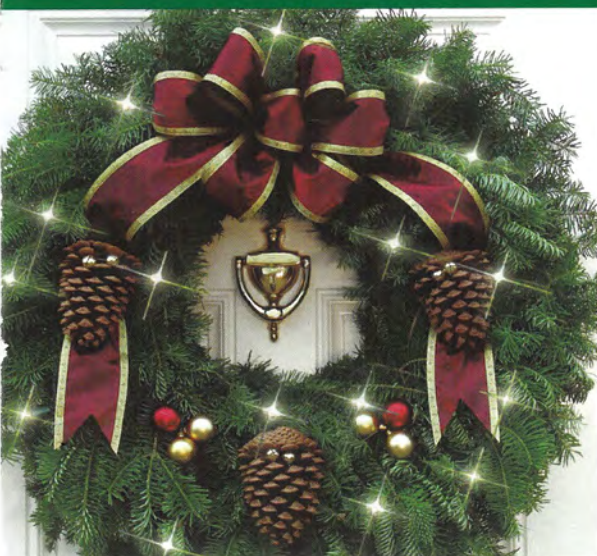

The battery operated dazzling light set (see below) adds just the right amount of twinkle to this festive Table Top Christmas Tree.

These nursery grown Dwarf Alberta Spruce Trees are approximately 22" tall. They will remain fresh through the holidays with regular watering as per the care instructions which accompany each tree. These trees can be planted outdoors after the holidays to enjoy for years to come!

Controller box is small and easy to hide in foliage.

\$ **5.50**

\$ 37

CIANA CENTERPIECE (with LED candle)*..around which friends & family gather for the Holidays!*

This nicely sized Ciana Centerpiece features fresh mixed evergreens which are embedded in moist floral foam to keep them fresh. The approximately 6" tall LED candle is powered with 3-AAA batteries (not included) and has a timer which lights the candle for 6 hours on, then 18 hours off. Natural pine cones and faux red berry, flocked cones and stems add a seasonal touch to this elegant centerpiece.

LED WAX CANDLE

This highest quality candle is nearly 6" tall and is centered within a bed of fresh, mixed evergreens. The candle can be used in a variety of applications through out the year. Powered with 3-AAA batteries (not included), the candle's timer stays lit for 6 hours, turns off, and then turns on again 18 hours later.

**EZ HANGER®** ▶

The EZ Hanger® is a fast and easy way to display your wreath or spray in seconds.

- No Nails
- No Hammers
- Easy Installation

\$ 2.50