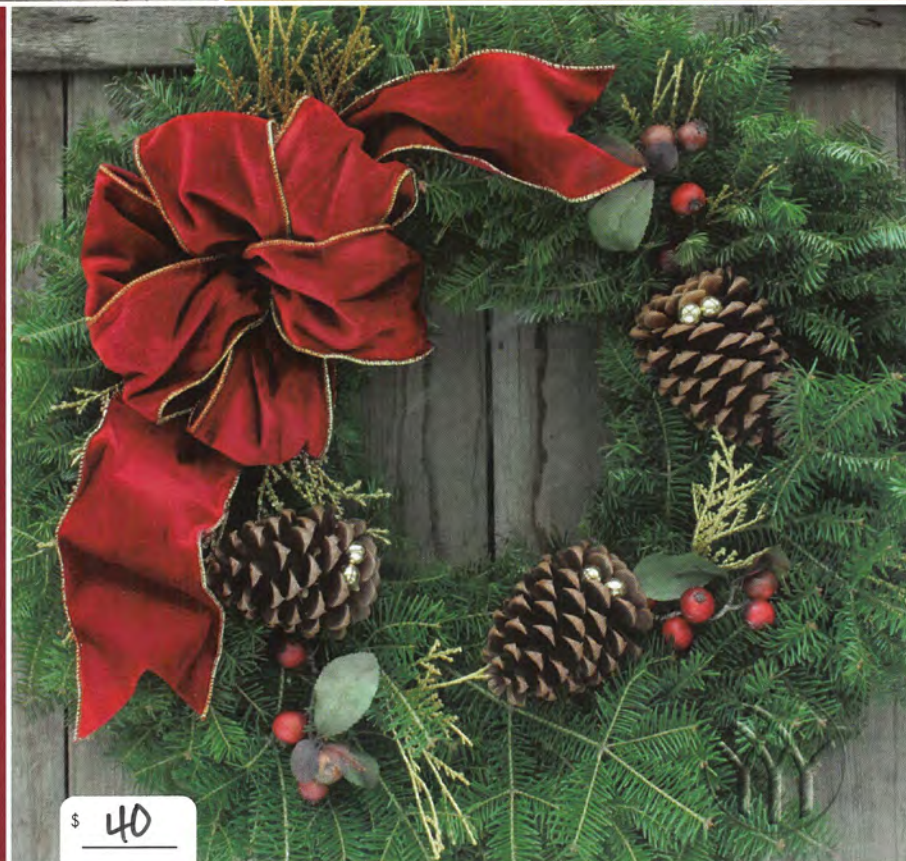

▼ CRANBERRY SPLASH SPRAY

All Wreaths are hand crafted with fresh evergreen fir boughs.